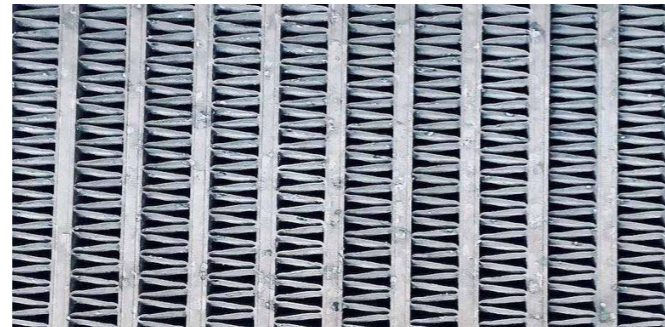

Energiesparen mit Trockeneis

Das geht ... Wärmerückgewinnung ist eines der Top Themen der Wirtschaft. Die Möglichkeit, Energie zu sparen, bedeutet auch immer ein wenig grüner zu sein. Luftwärmehaushalt, also Energie-rückgewinnung, kann nur dann funktionieren, wenn die Luft auch strömen kann. So können Rückkühlanlagen ihr Potenzial auch nutzen, ganz gleich, welche Bauweise.

***

Saving energy with dry ice

It works ... Heat recovery is one of the top issues in the economy. Being able to save energy also means being a little greener. Air heat exchange, energy recovery, can only work if the air can flow. In this way, recooling systems can also use their potential, regardless of the construction.

#wärmerückgewinnung #energie-rückgewinnung
#trockeneisreinigung