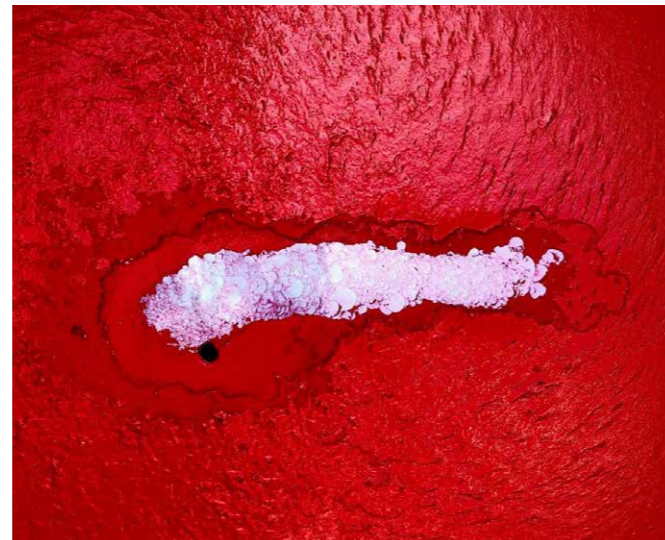

Rote Pigmente ...

Rote Pigmente bei der Pulverbeschichtung gelten als besonders sensibel. Bei einem Farbwechsel einer Pulverbeschichtungsanlage bedarf es oftmals einer intensiven Reinigung mit dem Trockeneisstrahlverfahren.

Deutlich ist zu erkennen wie sich der Trockeneisstrahl durch die Pulverpigmente regelrecht durchfrisst, das Ergebnis wurde mit unserer Trockeneisstrahlanlage WL 3000 Profi erzielt. Haben Sie Fragen zur Reinigung der Pulverbeschichtungsanlagen oder eines Zyklonabscheiders? Dann rufen Sie uns an, gerne beantworten wir Ihre Fragen zum Thema.

***

Red Pigments

Red pigments in powder coating are considered to be particularly sensitive. When changing the color of a powder coating system, intensive cleaning with the dry ice blasting process is often required. You can clearly see how the dry ice blasting really eats its way through the powder pigments, the result was achieved with our dry ice blasting system WL 3000 Profi.

Do you have any questions about cleaning powder coating systems or a cyclone separator? Give us a call, we will be pleased to answer your questions on the subject.

[#dryiceblasting](#)

Das Trockeneisstrahlverfahren ist grüner, als man denkt

Das Trockeneisstrahlverfahren ist im Ursprung ein Verfahren zur Reinigung industrieller Prozesse.

Wenn Verunreinigungen die Produktivität industrieller Herstellungsprozesse mindern, dann findet das Trockeneisstrahlen seinen besten Einsatz:

Sie...
sparen Zeit und sind effektiv
schonen Oberflächen und reduzieren Standzeiten
senken Herstellungskosten
ersetzen chemische Reinigungsmittel und lösemittelhaltige Reinigungsmittel
sparen Energie und nutzen Ressourcen
Diese Eigenschaft macht die Trockeneisreinigung deutlich grüner als traditionelle Verfahren.

Warum ist das so?
Trockeneis als Strahlmedium ist klimaneutral, es wird der Atmosphäre entnommen und wieder an diese zurückgegeben. Der Rohstoff, Kohlensäure, ist ein Nebenprodukt der Industrie, wird der Atmosphäre entnommen oder entstammt aus natürlichen Quellen. Möchten Sie mehr über diesen grünen Gedanken wissen, dann kontaktieren Sie uns.

***

The dry ice blasting process is greener than one might think

This process is primarily a process for cleaning industrial processes. When impurities reduce the productivity of industrial manufacturing processes the dry ice blasting finds its best application:

You...
save time and are effective
protect surfaces and increase service life
lower manufacturing costs
replace chemical cleaning agents and solvent-based cleaning agents